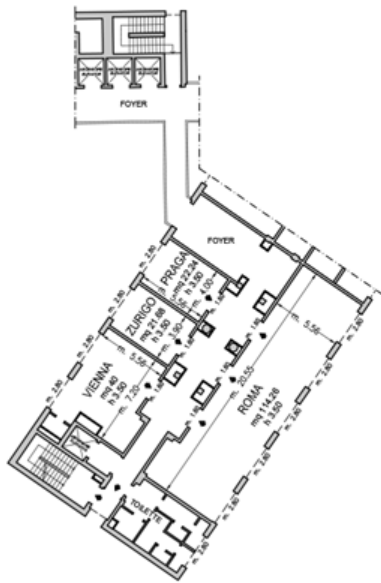

## Meetings & Events

**Meeting rooms: 14**

**Capacity (theatre style): 370 max**

The hotel's 14 meeting rooms, some of which are located on the 9<sup>th</sup> floor with natural light and a beautiful view over the city, can host up to 370 people. They are equipped with hi-tech facilities and a team of professionals is at guests' disposal to organise any kind of event.

# Grand Milan

SARONNO

Piano Nono / Ninth Floor

Piano -1 / Basement

Piano Terra / Ground Floor

- ◆ Uscite di sicurezza / Emergency Exits
- - - - Finestre / Windows
- ===== Pareti mobili / Modular Walls
- Colonne / Columns